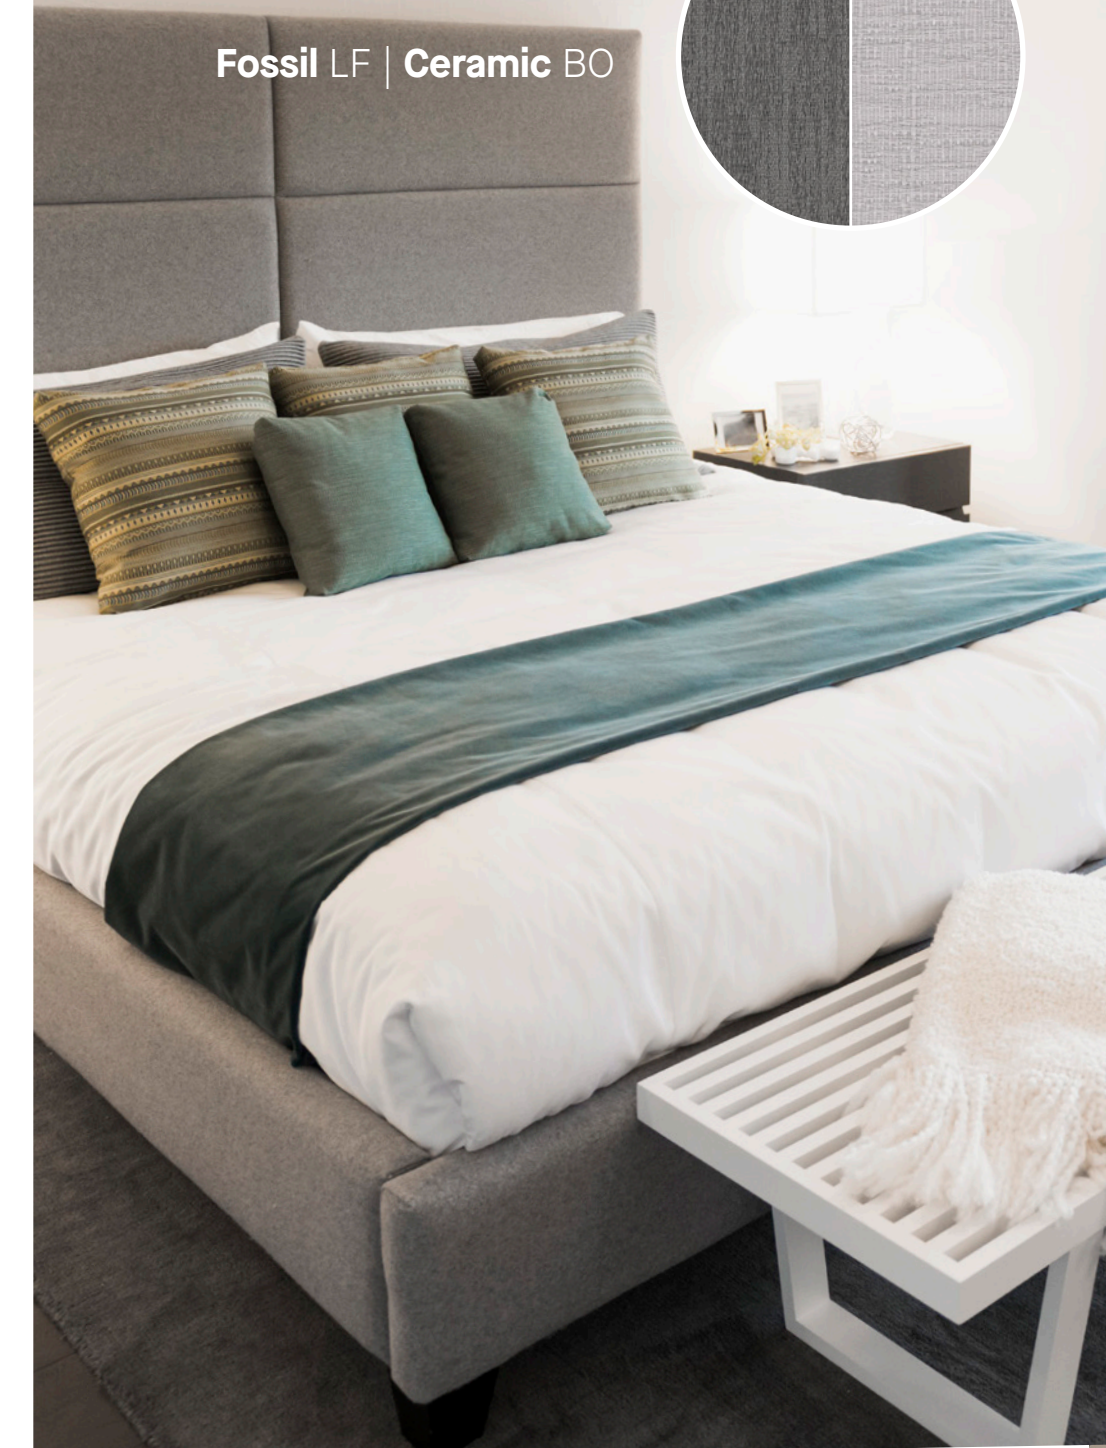

Fossil LF | Ceramic BO