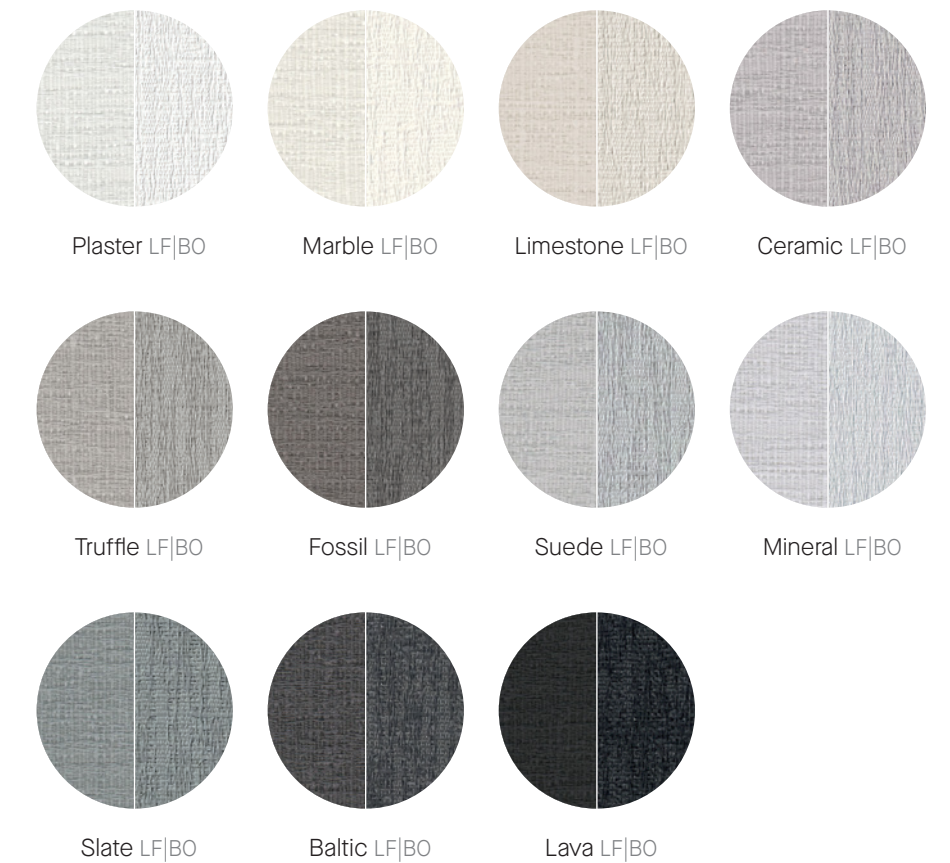

Plaster LF|BO

Marble LF|BO

Limestone LF|BO

Ceramic LF|BO

Truffle LF|BO

Fossil LF|BO

Suede LF|BO

Mineral LF|BO

Slate LF|BO

Baltic LF|BO

Lava LF|BO

Sanctuary • Inspired by the organic textures of nature

Featuring 11 matching light filtering/blackout fabrics available in 118" width, Sanctuary's unique three-dimensional pattern provides a signature textural finish. Suitably designed for roller, roman and panel shades, Sanctuary delivers a seamless fabric solution for your interior.

[textstyle.com/sanctuary](https://www.textstyle.com/sanctuary)