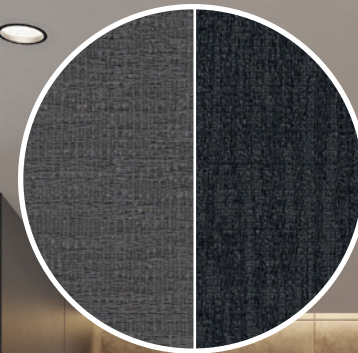

Baltic LF | Lava BO